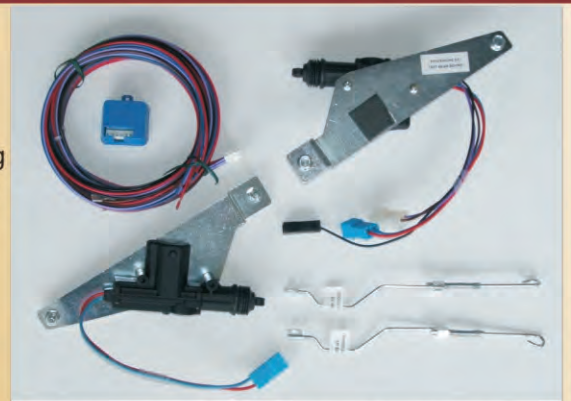

**25002 Power Window Kit**

The Wolfelec 25002 kit contains all the components to convert the Ford Ka to "Original Equipment Quality" power windows.

- 2 x Cable Drive Replacement Mechanisms
- 2 x Switches for centre console
- 2 x Blanks to cover the winder aperture
- 1 x Harness, and all fittings

FULL INSTRUCTIONS INCLUDED

STEP BY STEP INSTRUCTIONS INCLUDED

The Wolf FW 091 contains all the components to convert this cable locking vehicle to central locking without having to cut the factory lock cable. Everything just bolts in place.

**FW 091 2 Door Central Locking Kit**

**REC 12**  
Add our keyless entry module for Remote Control operation

**ALSO AVAILABLE FOR**  
**FORD KA 96 - 08.**

- 25001 Power Window Kit**
- FW 090 2 Door Central Locking Kit**
- REC 12 Remote Control for Locking**